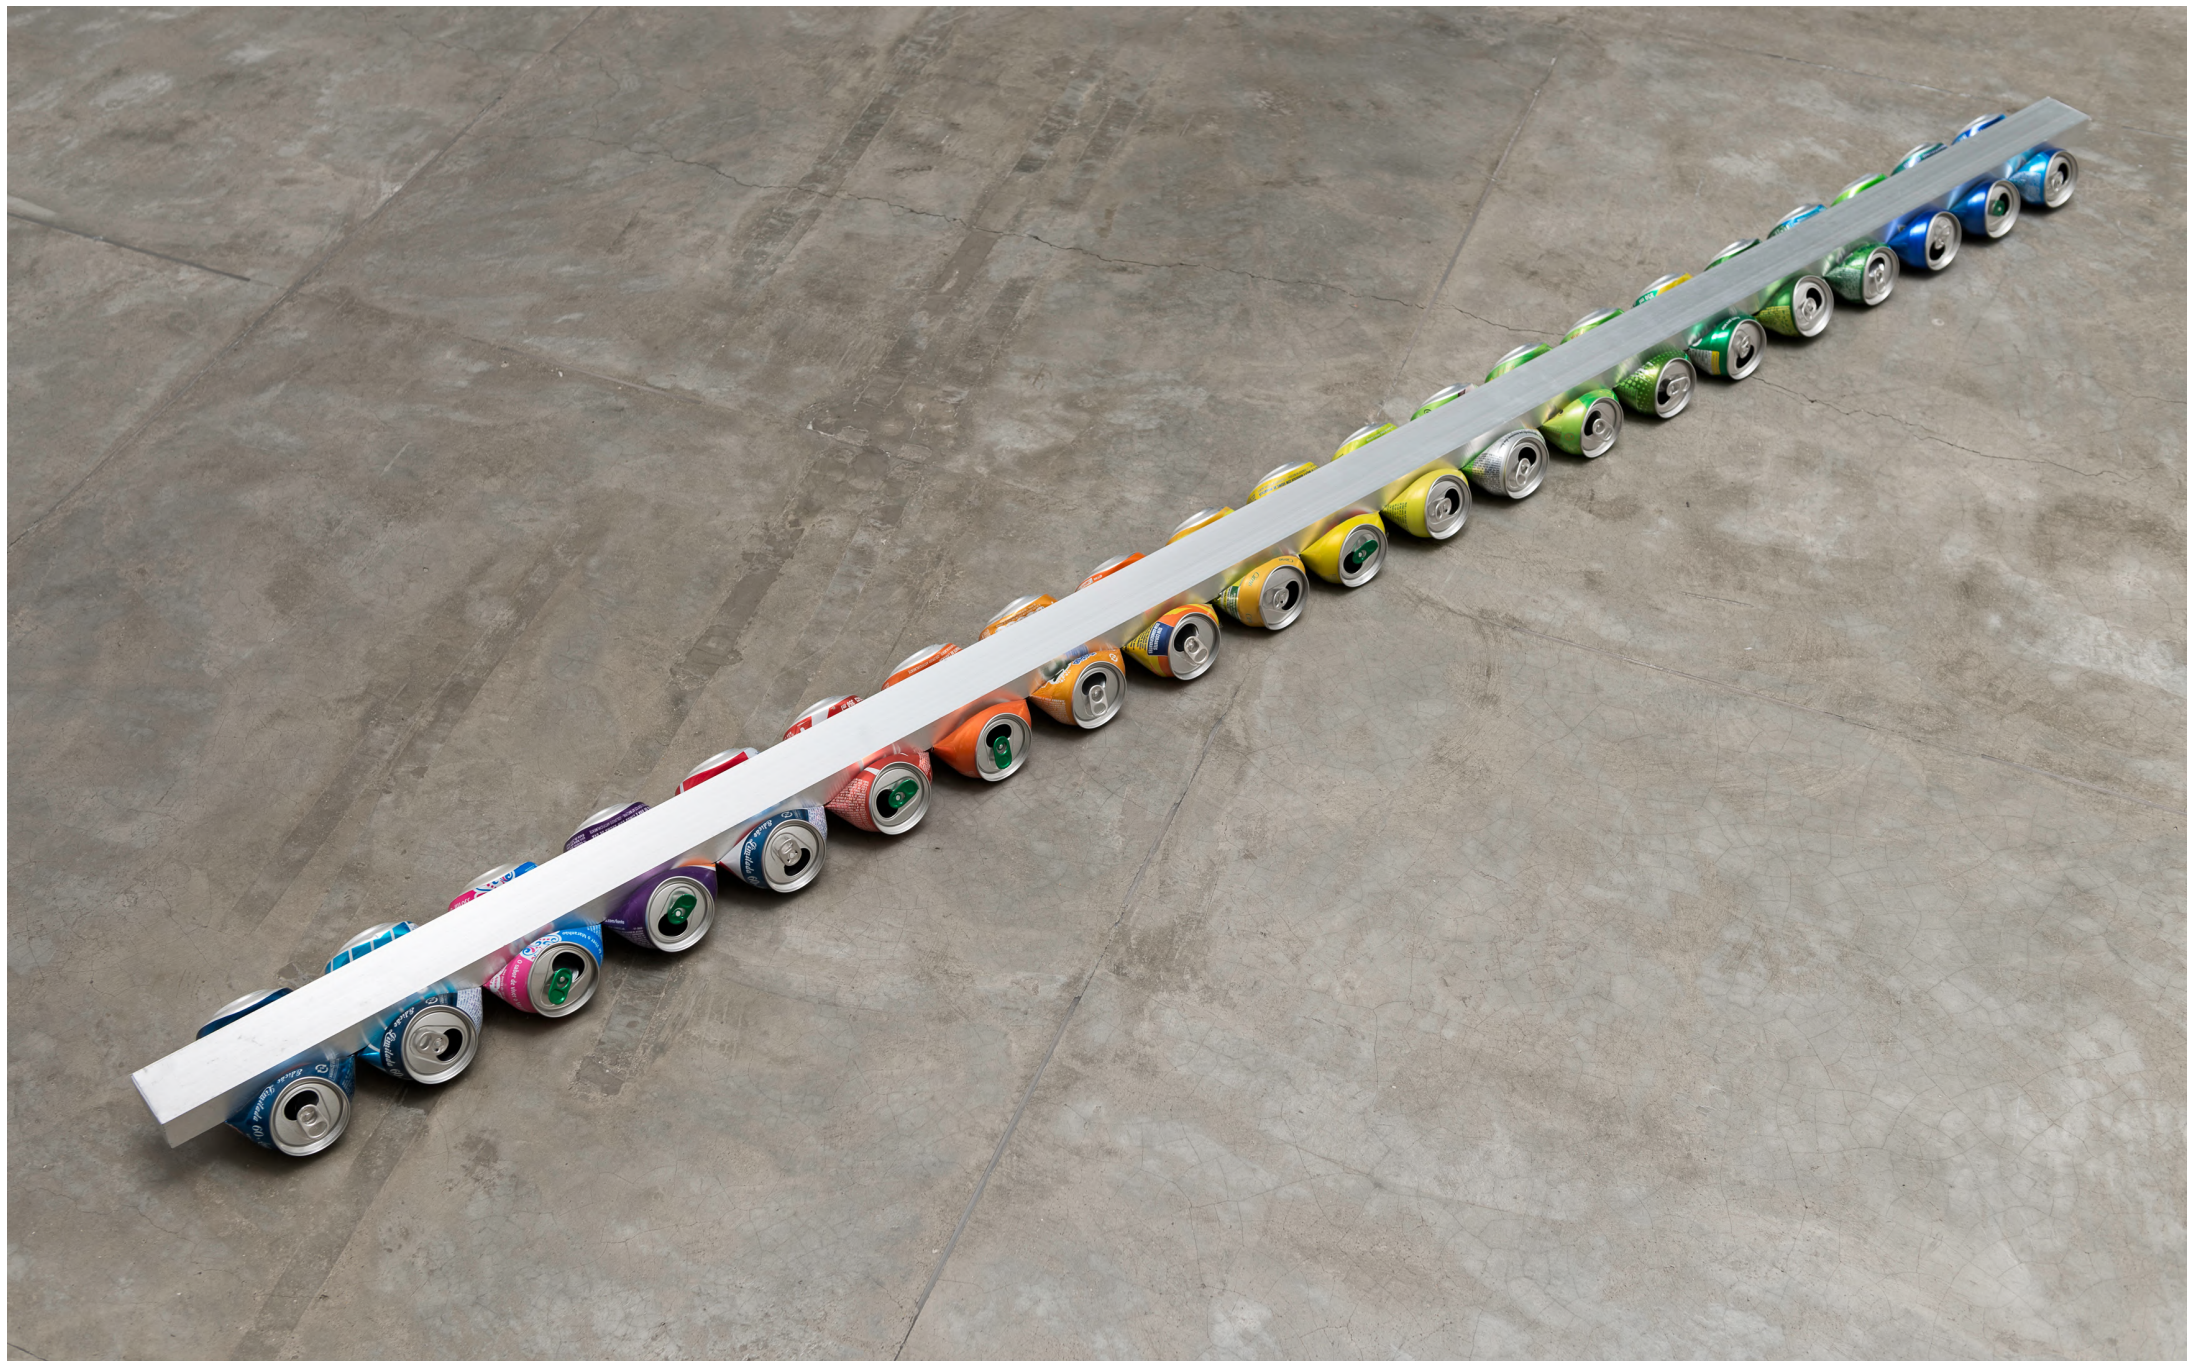

ECSTASY, 2013
inkjet transfer e acrílica sobre linho
42x54 cm

Ecstasy, 2013
inkjet transfer e acrylic paint on linen
42x54 cm

ARARA, 2015
impressão lenticular, caixa
plástica, fios, lâmpadas e
tripé de alumínio
30x40 cm

arara, 2015
lenticular print, plastic box,
wires, lamps and
aluminum tripod
30x40 cm

Garapa Untitled, 2013
aluminum and soda cans
aprox. 200x12x20 cm